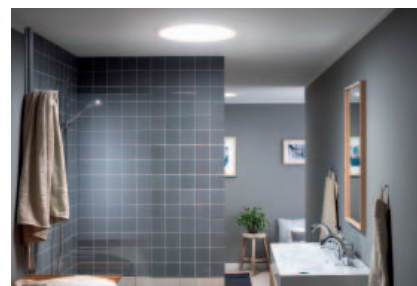

A páradús levegő elvezetését szolgálja a kiegészítő szellőztető